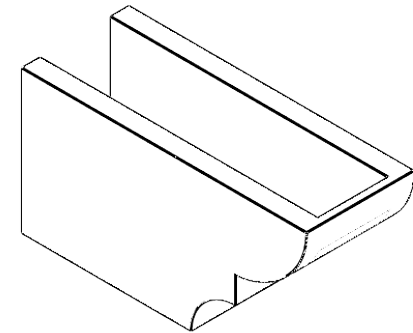

ITEM NUMBER: RFTURO060X08000X16000X008RID00RCPR

6"W X 8"H X 16"L TIMBERTHANE ROUGH CEDAR RIDGEWOOD FAUX WOOD OPEN RAFTER TAIL, 8"L END, PRIMED TAN

SIDE PROFILE

FRONT PROFILE

ISOMETRIC

GENERATED DATE : 03/02/2023

EKENA MILLWORK
2300 WEST MAIN ST.
CLARKSVILLE, TX 75426
TOLL FREE: 866-607-0453
WWW.EKENAMILLWORK.COM

NOTES

1. INSTALLATION TO BE COMPLETED IN ACCORDANCE WITH MANUFACTURER'S SPECIFICATIONS.
2. DRAWING MAY NOT BE TO SCALE
3. THIS DRAWING IS INTENDED FOR DESIGN AND PLANNING PURPOSES ONLY.
4. ALL INFORMATION CONTAINED HEREIN WAS CURRENT AT THE TIME OF DEVELOPMENT BUT MUST BE REVIEWED AND APPROVED BY THE PRODUCT MANUFACTURER TO BE CONSIDERED ACCURATE.
5. TIMBERTHANE ARCHITECTURAL PRODUCTS ARE MADE FROM HIGH DENSITY URETHANE AND COME FACTORY PRIMED