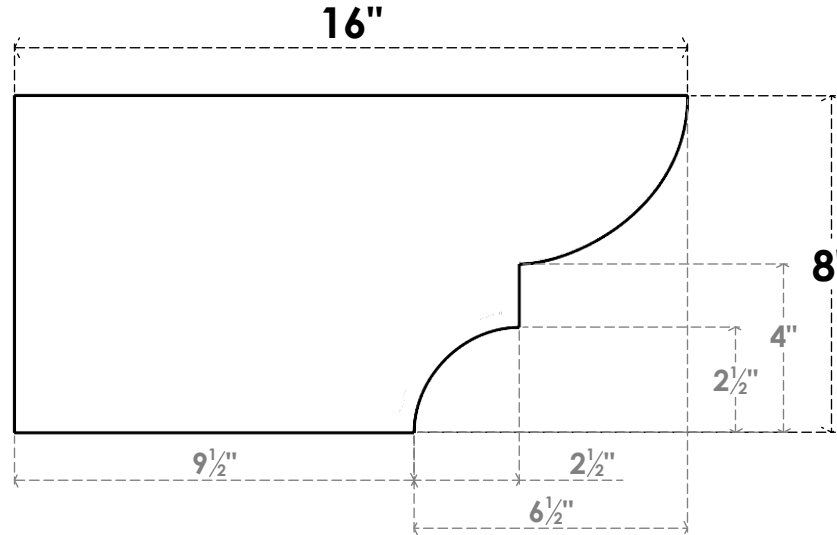

ITEM NUMBER: RFTURO060X08000X16000X008RID00RCPR

6"W X 8"H X 16"L TIMBERTHANE ROUGH CEDAR RIDGEWOOD FAUX WOOD OPEN RAFTER TAIL, 8"L END, PRIMED TAN

SIDE PROFILE

FRONT PROFILE

ISOMETRIC

GENERATED DATE : 03/02/2023