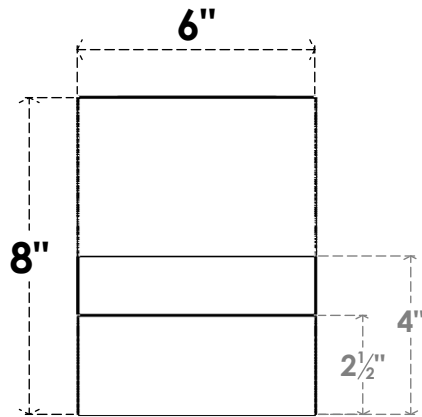

ITEM NUMBER: RFTURO060X08000X16000X008RID00RCPR

6"W X 8"H X 16"L TIMBERTHANE ROUGH CEDAR RIDGEWOOD FAUX WOOD OPEN RAFTER TAIL, 8"L END, PRIMED TAN

SIDE PROFILE

FRONT PROFILE

ISOMETRIC

GENERATED DATE : 03/02/2023